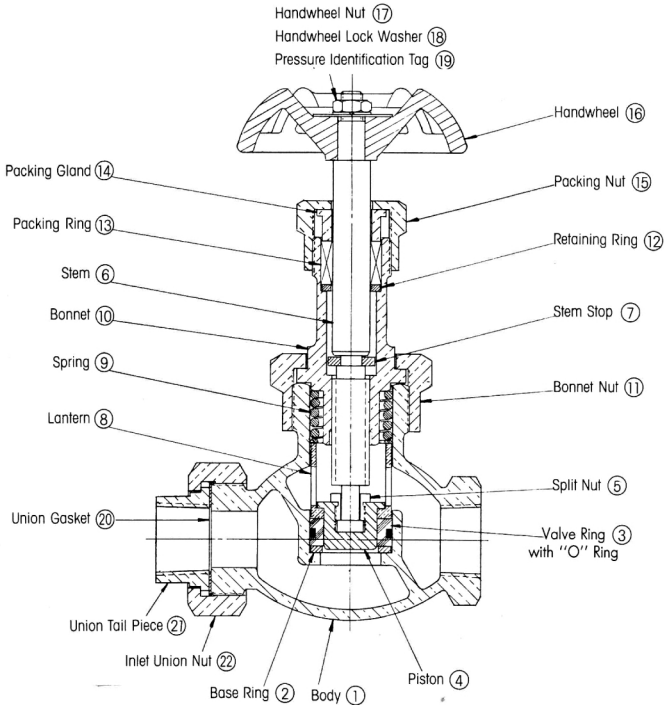

3/4" Soft Seal Piston Valve

Model shown V-14-U 3/4" global type (union connection)