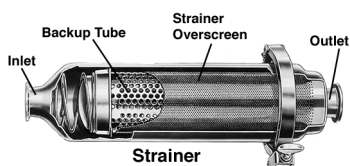

Save Today on In-Line Filters and Strainers

Don't see what you need?
Contact us today!

Strainers

Stock #	Connection Size	Unit	Sale Price
16" Long - SM1			
394-1970	1"	EA	\$425.50/ea
394-1971	1-1/2"	EA	\$416.50/ea
394-1972	2"	EA	\$419.50/ea
394-1973	2-1/2"	EA	\$571.25/ea
394-1974	3"	EA	\$571.25/ea
36" Long - SM2			
394-1975	1"	EA	\$663.75/ea
394-1976	1-1/2"	EA	\$655.50/ea
394-1977	2"	EA	\$663.75/ea
394-1978	2-1/2"	EA	\$821.25/ea
394-1979	3"	EA	\$821.25/ea

Filters

Stock #	Connection Size	Unit	Sale Price
16" Long - FM1			
394-1981	1"	EA	\$425.50/ea
394-1982	1-1/2"	EA	\$416.50/ea
394-1983	2"	EA	\$419.50/ea
394-1984	2-1/2"	EA	\$571.25/ea
394-1985	3"	EA	\$571.25/ea
36" Long - SM2			
394-1986	1"	EA	\$663.75/ea
394-1987	1-1/2"	EA	\$655.50/ea
394-1988	2"	EA	\$663.75/ea
394-1989	2-1/2"	EA	\$821.25/ea
394-1990	3"	EA	\$821.25/ea

Note: These filters and strainers include a back up tube with 1/4" perforations. Filter media and strainer over-screens are not provided and must be ordered separately

Replacement Parts for In-line Filters and Strainers (filters require 2 retaining rings)