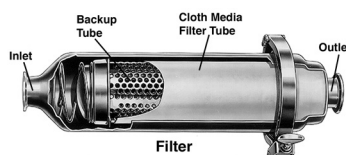

Save Today on In-Line Filters and Strainers

Don't see what you need?
Contact us today!

Strainers

Stock #	Connection Size	Unit	Sale Price
16" Long - SM1			
394-1970	1"	EA	\$425.50/ea
394-1971	1-1/2"	EA	\$416.50/ea
394-1972	2"	EA	\$419.50/ea
394-1973	2-1/2"	EA	\$571.25/ea
394-1974	3"	EA	\$571.25/ea
36" Long - SM2			
394-1975	1"	EA	\$663.75/ea
394-1976	1-1/2"	EA	\$655.50/ea
394-1977	2"	EA	\$663.75/ea
394-1978	2-1/2"	EA	\$821.25/ea
394-1979	3"	EA	\$821.25/ea

Filters

Stock #	Connection Size	Unit	Sale Price
16" Long - FM1			
394-1981	1"	EA	\$425.50/ea
394-1982	1-1/2"	EA	\$416.50/ea
394-1983	2"	EA	\$419.50/ea
394-1984	2-1/2"	EA	\$571.25/ea
394-1985	3"	EA	\$571.25/ea
36" Long - SM2			
394-1986	1"	EA	\$663.75/ea
394-1987	1-1/2"	EA	\$655.50/ea
394-1988	2"	EA	\$663.75/ea
394-1989	2-1/2"	EA	\$821.25/ea
394-1990	3"	EA	\$821.25/ea