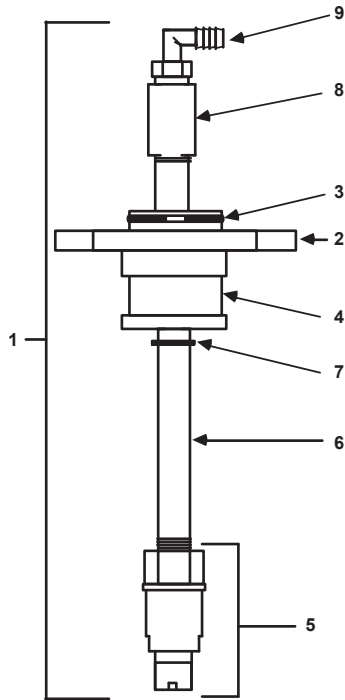

**3/8"**

| REF. NO. | PART NO.  | DESCRIPTION   |
|----------|-----------|---|
| 1        | 94881265  | BALL/CHECK PROBE ASM 55 GAL                                       |
|          | 94881006  | BALL/CHECK PROBE ASM 55 GAL POAA                                  |
| 2        | 94882060  | LOCKING RING NUT PP   |
| 3        | 92202050  | SNAP RING   |
| 4        | 94889342  | PROBE CONNECTOR   |
| 5        | 92639491  | BALL FOOT PROBE ASSEMBLY, INCLUDES:                               |
|          | 92642941  | SPRING 1.5PSI HASTELLOY   |
|          | 87400180  | CERAMIC BALL  |
|          | 87204001  | O-RING VITON  |
|          | 92642727  | ADAPTER   |
|          | 92642735  | BODY  |
| 6        | 94889292  | PROBE TUBE 3/8 X 38-1/2 PVC                                       |
| 7        | 87206595  | O-RING 13/16 X 5/8 EP (Standard Probe)                            |
|          | 87205000  | O-RING SILICONE (POAA Probe)                                      |
| 8        | 86039021  | COUPLING 3/8 PVC  |
| 9        | 85785863  | ELBOW 3/8 ID X 3/8 MPT KYN  |
|          | ●85615060 | CONNECTOR 1/4 T X 1/4 MPT PP                                      |
|          | ●86039575 | REDUCING COUPLING 3/8 X 1/4 PVC                                   |
|          | ●94050176 | PROBE ASM 5 GAL   |
|          | ●94771045 | TOTE PROBE (Includes Ref. No. 1 [94881265] and both items below). |