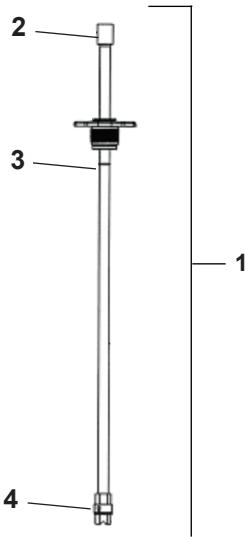

1/2"

REF. NO.	PART NO.	DESCRIPTION
1	94271024	HVD PROBE ASSY EPDM
	94271025	HVD PROBE ASSY KALREZ (For use with Quadexx 700)
2	86039062	COUPLING 1/2 SCHED 80 PVC
3	87206165	ORING .737 X .103 EPDM
4	94279024	FOOT VALVE 1/2 PP EPDM
	94279025	FOOT VALVE 1/2 PP KALREZ
	●85786697	HOSE BARB 3/4HS X 1/2MNPT KYN
	●85635639	HOSE BARB 90 3/4HS X 1/2MNPT KYN
	●94279034	TOTE PROBE EXTENSION 18"

● PART NOT SHOWN