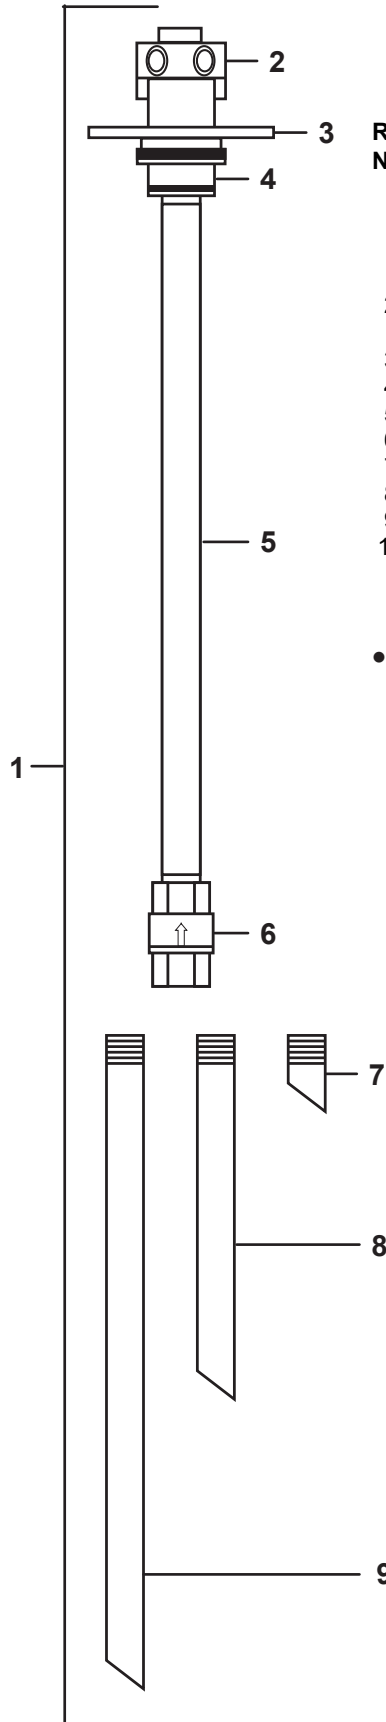

REF. NO.	PART NO.	DESCRIPTION
1	92001379	3-PORT PROBE (includes Ref. Nos. 7,8 & 9)
	92001247	6-PORT PROBE (includes Ref. Nos. 7,8 & 9)
	92001028	3-PORT PROBE TOTE (includes Ref. No. 10)
2	92004415	PROBE CONNECTOR 3-PORT 1/2"
	92004480	PROBE CONNECTOR 6-PORT 3/8"
3	92208099	LOCKING RING NUT
4	92002031	SNAP RING
5	92009241	PROBE TUBE 3/4" X 20-1/2" PVC
6	85244009	FOOT VALVE 3/4" PP AFLAS
7	92009265	PROBE TUBE EXTENSION 3/4" X 2-1/4" PVC 15 GAL
8	92009257	PROBE TUBE EXTENSION 3/4" X 5-3/8" PVC 30 GAL
9	92002059	PROBE TUBE EXTENSION 3/4" X 10-15/16" PVC 55 GAL
10	92002090	PROBE TUBE EXTENSION 3/4" X 24.5-1/4" TOT
	●86139060	3/8" PLUG PVC FOR 6-PORT PROBE
	●86139037	1/2" PLUG PVC FOR 3-PORT PROBE

● PART NOT SHOWN